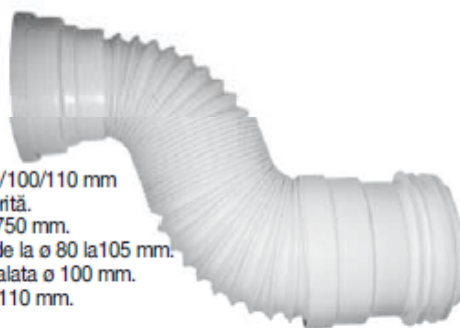

Descriere/Description	Ref.	Ean	Ambalaj/Pack	Colisaj/PCS
Racord WC extensibil armatură de metal cu manșon	71260201	3375537142231	Film	20