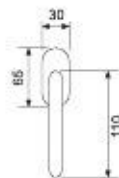

Tilt and turn handle
DK

Weight	gr. 250
Each box	4 pcs
Each carton	24 pcs
Greutate	gr. 250
Cutie	4 buc
Bax	24 buc

31023DK - olv