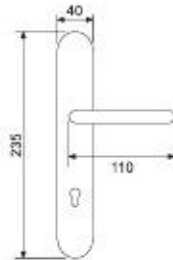

31026DK - olv

Panda

21057R04 - olv

Handle with rpl
Maner cu rozeta plastic

Weight	gr. 510
Each box	2 set
Each carton	12 set
Greutate	gr. 510
Cutie	2 garn
Bax	12 garn

Handle with plate
Maner cu rozeta plastic