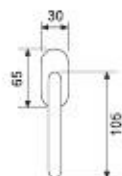

Tilt and turn handle
DK

Weight	gr. 230
Each box	4 pcs
Each carton	24 pcs
Greutate	gr. 230
Cutie	4 buc
Bax	24 buc

31038DK - osv/olv