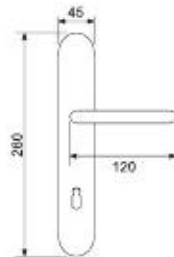

Handle with plate
Maner cu placa

Weight	gr. 899
Each box	1 set
Each carton	12 set
Greutate	gr. 899
Cutie	1 gam
Bax	12 gam

21088P - ogr

Tilt and turn handle
DK

Weight	gr. 340
Each box	4 set
Each carton	24 set
Greutate	gr. 340
Cutie	4 gam
Bax	24 gam

31088DK - ogr

Tolosa

21058R03 - ogr

Handle with rcv
Maner cu rozeta filetata

Weight	gr. 720
Each box	2 set
Each carton	12 set
Greutate	gr. 720
Cutie	2 garn
Bax	12 garn

Handle with plate
Maner cu placa

Weight	gr. 830
Each box	1 set
Each carton	12 set
Greutate	gr. 830
Cutie	1 garn
Bax	12 garn

21058P - ogr

Handle with small plate
Maner cu placa scurta

Weight	gr. 750
Each box	1 set
Each carton	12 set
Greutate	gr. 750
Cutie	1 garn
Bax	12 garn

21059P - ogr

Tilt and turn handle
DK

Weight	gr. 340
Each box	4 pcs
Each carton	24 pcs
Greutate	gr. 340
Cutie	4 buc
Bax	24 buc