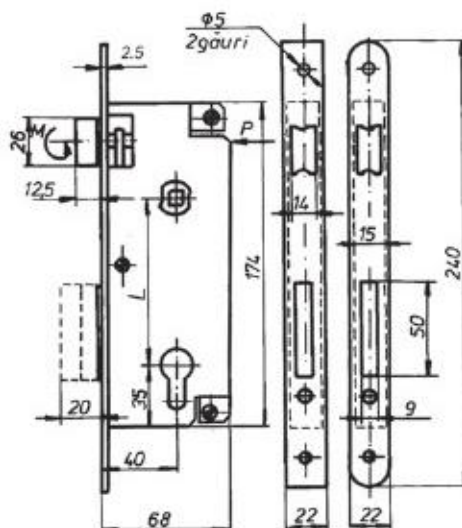

035-29

Cod produs	Tip	Caracteristici	L	A	Finisaje	Ambalaj
035-32	P	 775-39	90	40	Vopsit NI+Vopsit AL+Vopsit	20 / 1
035-29	Y		85			
035-18	Y	UNI	85			
035-89	WC	Q8	90			

The door lock is reversible. In case of Y type the door latch could be retreated also by using the key.
Broasca este reversibila. La varianta Y limba broastei se poate retrage si din cheie.