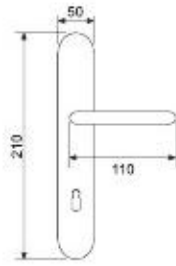

31038OL - osv/olv

Tilt and turn handle
DK

Weight	gr. 230
Each box	4 pcs
Each carton	24 pcs
Greutate	gr. 230
Cutie	4 buc
Bax	24 buc

31038DK - osv/olv

Paperino

Handle with plate
Maner cu placa

21044P - olv

Weight gr. 570