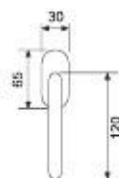

Tilt and turn handle
DK

Weight	gr. 340
Each box	4 pcs
Each carton	24 pcs
Greutate	gr. 340
Cutie	4 buc
Bax	24 buc

31020DK - olv