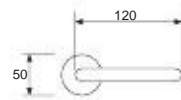

Brass Line

Seria Alama

Ninfea

21089R04 - ocs

Handle with rev
Maner cu rozeta filetata

Weight	gr. 500
Each box	1 set
Each carton	6 set
Greutate	gr. 500
Cutie	1 gam
Bax	6 gam