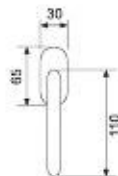

Tilt and turn handle
DK

Weight	gr. 250
Each box	4 pcs
Each carton	24 pcs
Greutate	gr. 250
Cutie	4 buc
Bax	24 buc

31032DK - olv