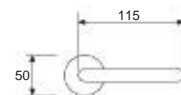

Punto

22086R04 - anodizat bronzat

Handle with rpl
Maner cu rozeta plastic

Weight	gr. 250
Each box	2 set
Each carton	12 set
Greutate	gr. 250
Cutie	2 gam
Bax	12 gam

anodizat bronzat   anodizat argintiu

Handle with plate
Maner cu placa

Weight	gr. 290
Each box	1 set
Each carton	12 set
Greutate	gr. 290
Cutie	1 gam
Bax	12 gam

22086P - anodizat bronzat