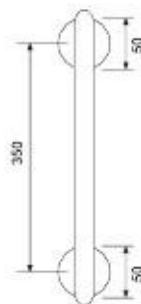

chrome

34502T

Weight gr. 1455
Each box 1 set
Each carton 10 set

Greutate gr. 1455
Cutie 1 garn
Bax 10 garn

34503T

Weight gr. 1543
Greutate gr. 1543

34505T

Weight gr. 1297
Greutate gr. 1297