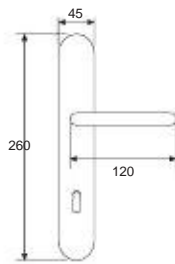

21060P - olv

Tilt and turn handle
DK

Weight	gr. 291
Each box	4 set
Each carton	24 set
Greutate	gr. 291
Cutie	4 gam
Bax	24 gam

31060DK - olv

Fiore

21088R03 - ogr

Handle with rev
Maner cu rozeta filetata

Weight	gr. 720
Each box	1 set
Each carton	6 set
Greutate	gr. 720
Cutie	1 gam
Bax	6 gam

Handle with plate
Maner cu placa

Weight	gr. 899
Each box	1 set
Each carton	12 set
Greutate	gr. 899
Cutie	1 gam
Bax	12 gam

21088P - ogr

Tilt and turn handle
DK

Weight	gr. 340
Each box	4 set
Each carton	24 set
Greutate	gr. 340
Cutie	4 gam
Bax	24 gam