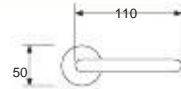

Katy

21077R04 - olv

Handle with rpl
Maner cu rozeta plastic

Weight	gr. 610
Each box	2 set
Each carton	12 set
Greutate	gr. 610
Cutie	2 gam
Bax	12 gam