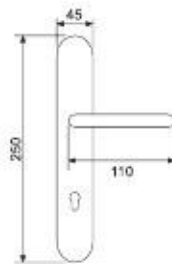

31089DK - ocs

Brass Line

Seria Alama

Carina

21066R04 - ocs

Handle with rpl
Maner cu rozeta plastic

Weight	gr. 600
Each box	1 set
Each carton	6 set
Greutate	gr. 600
Cutie	1 gam
Bax	6 gam

Handle with plate
Maner cu placa

21052P - ons

Tilt and turn handle
DK

Weight	gr. 280
Each box	4 pcs
Each carton	24 pcs
Greutate	gr. 280
Cutie	4 buc
Bax	24 buc

31052DK - ons

Sevilia

21028R04 - ons

handle with rpl
Maner cu rozeta plastic

Weight	gr. 520
Each box	2 set
Each carton	12 set
Greutate	gr. 520
Cutie	2 garn
Bax	12 garn