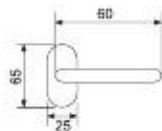

Half handle on oval rose
Oliver

Weight	gr. 100
Each box	10 set
Each carton	60 set
Greutate	gr. 100
Cutie	10 garn
Bax	60 garn

31022OL - olv