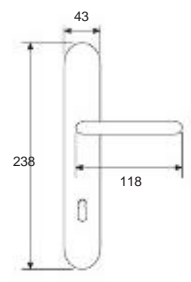

Weight	gr. 290
Each box	1 set
Each carton	12 set
Greutate	gr. 290
Cutie	1 gam
Bax	12 gam

22086P - anodizat bronzat

Alfa

22088R04 - anodizat argintiu

Handle with rpl
Maner cu rozeta plastic

Weight	gr. 300
Each box	2 set
Each carton	12 set
Greutate	gr. 300
Cutie	2 gam
Bax	12 gam

Handle with plate
Maner cu rozeta plastic

Weight	gr. 290
Each box	1 set
Each carton	12 set
Greutate	gr. 290
Cutie	1 gam
Bax	12 gam

22088P - anodizat argintiu

Tilt and turn handle
DK

Weight	gr. 160
Each box	4 set
Each carton	24 set
Greutate	gr. 160
Cutie	4 gam
Bax	24 gam