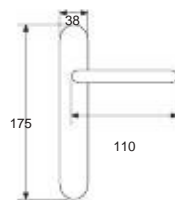

Handle with small plate
Maner cu placa scurta

Weight	gr. 650
Each box	1 set
Each carton	12 set
Greutate	gr. 650
Cutie	1 gam
Bax	12 gam

21078P - olv