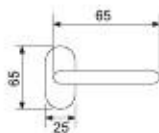

Half handle on oval rose
Oliver

Weight	gr. 100
Each box	10 set
Each carton	60 set
Greutate	gr. 100
Cutie	10 garn
Bax	60 garn

31020OL - olv