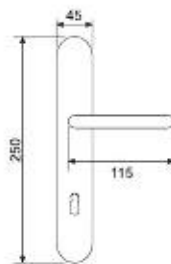

Handle with plate
Maner cu placa

Weight	gr. 700
Each box	1 set
Each carton	12 set
Greutate	gr. 700
Cutie	1 garn
Bax	12 garn

21030P - olv