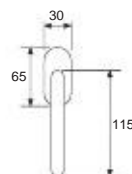

Tilt and turn handle
DK

Weight	gr. 300
Each box	4 set
Each carton	24 set
Greutate	gr. 300
Cutie	4 gam
Bax	24 gam

31072DK - oc/ocs