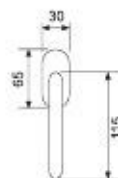

Tilt and turn handle
DK

Weight	gr. 220
Each box	4 pcs
Each carton	24 pcs
Greutate	gr. 220
Cutie	4 buc
Bax	24 buc

31030DK - olv