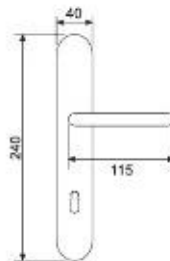

31089DK - ocs

Brass Line

Seria Alama

Carina

21066R04 - ocs

Handle with rpl
Maner cu rozeta plastic

Weight	gr. 600
Each box	1 set
Each carton	6 set
Greutate	gr. 600
Cutie	1 gam
Bax	6 gam

Handle with plate
Maner cu placa

31023DK - olv

Claudia

21052R04 - ons

Handle with rpl
Maner cu rozeta plastic

Weight	gr. 550
Each box	2 set
Each carton	12 set
Greutate	gr. 550
Cutie	2 garn
Bax	12 garn

Handle with plate
Maner cu placa

Weight	gr. 860
Each box	1 set
Each carton	12 set
Greutate	gr. 860
Cutie	1 garn
Bax	12 garn

21052P - ons

Tilt and turn handle
DK

Weight	gr. 280
Each box	4 pcs
Each carton	24 pcs
Greutate	gr. 280
Cutie	4 buc
Bax	24 buc

31052DK - ons

Sevilia

21028R04 - ons

handle with rpl
Maner cu rozeta plastic

Weight	gr. 520
Each box	2 set
Each carton	12 set
Greutate	gr. 520
Cutie	2 garn
Bax	12 garn