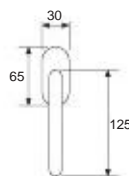

Tilt and turn handle
DK

Weight	gr. 342
Each box	4 set
Each carton	24 set
Greutate	gr. 342
Cutie	4 gam
Bax	24 gam

31064DK - olv