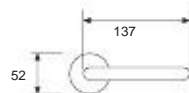

Elle

24070R05 - inox sat

Handle with rpl
Maner cu rozeta plastic

Weight	gr. 430
Each box	1 set
Each carton	6 set
Greutate	gr. 430
Cutie	1 gam
Bax	6 gam

inox sat

Novanta

24071R05 - inox sat

Handle with rpl
Maner cu rozeta plastic

Weight	gr. 430
Each box	1 set
Each carton	6 set
Greutate	gr. 430
Cutie	1 gam
Bax	6 gam

inox sat

U

24073R05 - inox sat

Handle with rpl
Maner cu rozeta plastic

Weight	gr. 450
Each box	1 set
Each carton	6 set
Greutate	gr. 450
Cutie	1 gam
Bax	6 gam

inox sat