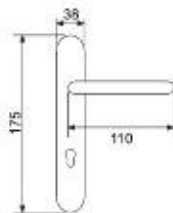

Handle with plate
Maner cu rozeta plastic

Weight	gr. 690
Each box	1 set
Each carton	12 set
Greutate	gr. 690
Cutie	1 garn
Bax	12 garn

21057P - olv

Handle with small plate
Maner cu placa scurta

Weight	gr. 630
Pcs each box	1 set
Pcs each carton	12 set
Greutate	gr. 630
Cutie	1 garn
Bax	12 garn

21056P - olv