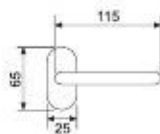

Half handle on oval rose
Oliver

Weight	gr. 220
Each box	5 set
Each carton	30 set
Greutate	gr. 220
Cutie	5 garn
Bax	30 garn

31024OL - olv