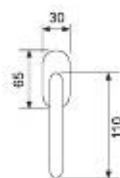

Tilt and turn handle
DK

Weight	gr. 290
Each box	4 pcs
Each carton	24 pcs
Greutate	gr. 290
Cutie	4 buc
Bax	24 buc

31026DK - olv