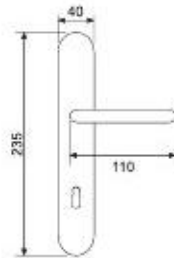

31034DK - ogr

Viennetta

21026R04 - olv

Handle with rpl
Maner cu rozeta plastic

Weight	gr. 510
Each box	2 set
Each carton	12 set
Greutate	gr. 510
Cutie	2 garn
Bax	12 garn

Handle with plate
Maner cu placa

Weight	gr. 680
Each box	1 set
Each carton	12 set
Greutate	gr. 680
Cutie	1 garn
Bax	12 garn

21026P - olv

Handle with small plate
Maner cu placa scurta

Weight	gr. 490
Each box	1 pcs
Each carton	12 pcs
Greutate	gr. 490
Cutie	1 buc
Bax	12 buc

21027P - olv

Tilt and turn handle
DK

Weight	gr. 290
Each box	4 pcs
Each carton	24 pcs
Greutate	gr. 290
Cutie	4 buc
Bax	24 buc