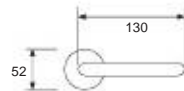

34506T

Weight gr. 1577
Greutate gr. 1577

Elle Bic

■ 24070R05 - inox sat-inox

Handle with rpl
Maner cu rozeta plastic

Weight	gr. 850
Each box	1 set
Each carton	6 set
Greutate	gr. 850
Cutie	1 gam
Bax	6 gam

inox sat-inox