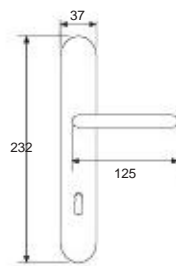

Handle with plate
Maner cu placa

Weight	gr. 769
Each box	1 set
Each carton	12 set
Greutate	gr. 769
Cutie	1 gam
Bax	12 gam

21060P - olv