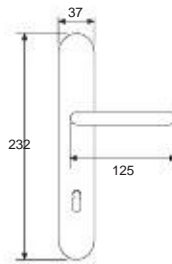

31066DK - ocs

Maura

21064R03 - olv

Handle with rev
Maner cu rozeta filetata

Weight	gr. 770
Each box	1 set
Each carton	6 set
Greutate	gr. 770
Cutie	1 gam
Bax	6 gam

Handle with plate
Maner cu placa

Weight	gr. 871
Each box	1 set
Each carton	12 set
Greutate	gr. 871
Cutie	1 gam
Bax	12 gam