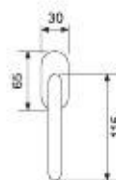

Tilt and turn handle
DK

Weight	gr. 340
Each box	4 pcs
Each carton	24 pcs
Greutate	gr. 340
Cutie	4 buc
Bax	24 buc

31050DK - osv