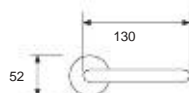

Novanta

24071R05 - inox sat

Handle with rpl
Maner cu rozeta plastic

Weight	gr. 430
Each box	1 set
Each carton	6 set
Greutate	gr. 430
Cutie	1 gam
Bax	6 gam

inox sat