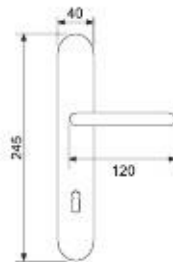

Handle with plate
Maner cu placa

Weight	gr. 900
Each box	1 set
Each carton	12 set
Greutate	gr. 900
Cutie	1 garn
Bax	12 garn

21020P - olv