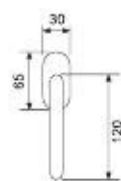

31088DK - ogr

Tolosa

21058R03 - ogr

Handle with rcv
Maner cu rozeta filetata

Weight	gr. 720
Each box	2 set
Each carton	12 set
Greutate	gr. 720
Cutie	2 garn
Bax	12 garn

Handle with plate
Maner cu placa

Weight	gr. 830
Each box	1 set
Each carton	12 set
Greutate	gr. 830
Cutie	1 garn
Bax	12 garn

21058P - ogr

Handle with small plate
Maner cu placa scurta

Weight	gr. 750
Each box	1 set
Each carton	12 set
Greutate	gr. 750
Cutie	1 garn
Bax	12 garn

21059P - ogr

Tilt and turn handle
DK

Weight	gr. 340
Each box	4 pcs
Each carton	24 pcs
Greutate	gr. 340
Cutie	4 buc
Bax	24 buc