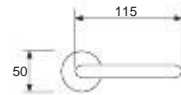

Handle with rev
Maner cu rozeta filetata

Weight	gr. 550
Each box	1 set
Each carton	6 set
Greutate	gr. 550
Cutie	1 gam
Bax	6 gam