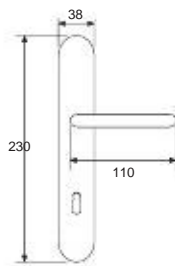

Brass Line

Seria Alama

Iseo

21004R03 - ocs-oc

Handle with rcv

Maner cu rozeta filetata

Weight gr. 900

Each box 1 set

31089DK - ocs

Brass Line

Seria Alama

Carina

21066R04 - ocs

Handle with rpl
Maner cu rozeta plastic

Weight	gr. 600
Each box	1 set
Each carton	6 set
Greutate	gr. 600
Cutie	1 gam
Bax	6 gam

Handle with plate
Maner cu placa

21016P - ocs

Tilt and turn handle
DK

Weight	gr. 320
Each box	4 pcs
Each carton	24 pcs
Greutate	gr. 320
Cutie	4 buc
Bax	24 buc

31016DK - ocs

Giulia

21069R04 - ocs

Handle with rpl
Maner cu rozeta plastic

Weight	gr. 500
Each box	2 set
Each carton	12 set
Greutate	gr. 500
Cutie	2 garn
Bax	12 garn