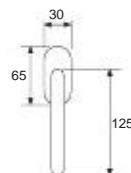

Tilt and turn handle
DK

Weight	gr. 291
Each box	4 set
Each carton	24 set
Greutate	gr. 291
Cutie	4 gam
Bax	24 gam

31060DK - olv