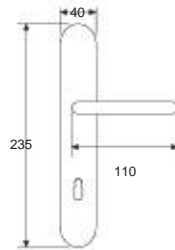

31020DK - olv

Katy

21077R04 - olv

Handle with rpl
Maner cu rozeta plastic

Weight	gr. 610
Each box	2 set
Each carton	12 set
Greutate	gr. 610
Cutie	2 gam
Bax	12 gam

Handle with plate
Maner cu placa

Weight	gr. 775
Each box	1 set
Each carton	12 set
Greutate	gr. 775
Cutie	1 gam
Bax	12 gam

21077P - olv

Handle with small plate
Maner cu placa scurta

Weight	gr. 650
Each box	1 set
Each carton	12 set
Greutate	gr. 650
Cutie	1 gam
Bax	12 gam

21078P - olv

Tilt and turn handle
DK

Weight	gr. 310
Each box	4 set
Each carton	24 set
Greutate	gr. 310
Cutie	4 gam
Bax	24 gam