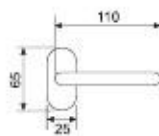

Half handle on oval rose
Oliver

Weight	gr. 200
Each box	5 set
Each carton	30 set
Greutate	gr. 200
Cutie	5 garn
Bax	30 garn

31028OL - ons