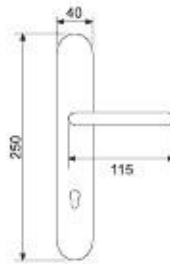

Brass Line

Seria Alama

Iseo

21004R03 - ocs-oc

Handle with rcv

Maner cu rozeta filetata

Weight gr. 900

Each box 1 set

31089DK - ocs

Brass Line

Seria Alama

Carina

21066R04 - ocs

Handle with rpl
Maner cu rozeta plastic

Weight	gr. 600
Each box	1 set
Each carton	6 set
Greutate	gr. 600
Cutie	1 gam
Bax	6 gam

Handle with plate
Maner cu placa

Handle with plate
Maner cu placa

Weight	gr. 610
Each box	1 set
Each carton	12 set
Greutate	gr. 610
Cutie	1 garn
Bax	12 garn

21069P - ocs

Tilt and turn handle
DK

Weight	gr. 250
Each box	4 set
Each carton	24 set
Greutate	gr. 250
Cutie	4 garn
Bax	24 garn

31069DK - ocs

Monica

21050R04 - osv

Handle with rpl
Maner cu rozeta plastic

Weight	gr. 650
Each box	2 set
Each carton	12 set
Greutate	gr. 650
Cutie	2 garn
Bax	12 garn

Handle with plate
Maner cu placa

Weight	gr. 970
Each box	1 set
Each carton	12 set
Greutate	gr. 970
Cutie	1 garn
Bax	12 garn