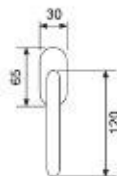

Tilt and turn handle
DK

Weight	gr. 380
Each box	4 pcs
Each carton	12 pcs
Greutate	gr. 380
Cutie	4 buc
Bax	12 buc

31018DK - olv