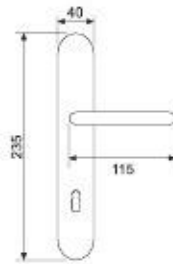

31028OL - ons

Tilt and turn handle
DK

Weight	gr. 270
Each box	4 pcs
Each carton	24 pcs
Greutate	gr. 270
Cutie	4 buc
Bax	24 buc

31028DK - ons

Beta

21024R04 - olv

Handle with rpl
Maner cu rozeta plastic

Weight	gr. 520
Each box	2 set
Each carton	12 set
Greutate	gr. 520
Cutie	1 garn
Bax	12 garn