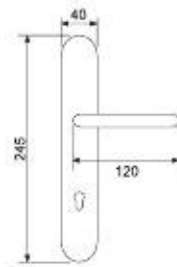

21058P - ogr

Handle with small plate
Maner cu placa scurta

Weight	gr. 750
Each box	1 set
Each carton	12 set
Greutate	gr. 750
Cutie	1 garn
Bax	12 garn

21059P - ogr

Tilt and turn handle
DK

Weight	gr. 340
Each box	4 pcs
Each carton	24 pcs
Greutate	gr. 340
Cutie	4 buc
Bax	24 buc

31058DK - ogr

Granada

21018R03 - olv

Handle with rcv
Maner cu rozeta filetata

Weight	gr. 730
Each box	2 set
Each carton	12 set
Greutate	gr. 730
Cutie	2 garn
Bax	12 garn

Handle with plate
Maner cu placa

Weight	gr. 1000
Each box	1 set
Each carton	12 set
Greutate	gr. 1000
Cutie	1 garn
Bax	12 garn

21018P - olv

Tilt and turn handle
DK

Weight	gr. 380
Each box	4 pcs
Each carton	12 pcs
Greutate	gr. 380
Cutie	4 buc
Bax	12 buc

31018DK - olv

Gaya

21022R03 - olv

Handle with rcv
Maner cu rozeta filetata

Weight	gr. 770
Each box	2 set
Each carton	12 set
Greutate	gr. 770
Cutie	2 garn
Bax	12 garn