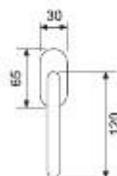

Tilt and turn handle
DK

Weight	gr. 320
Each box	4 pcs
Each carton	24 pcs
Greutate	gr. 320
Cutie	4 buc
Bax	24 buc

31016DK - ocs