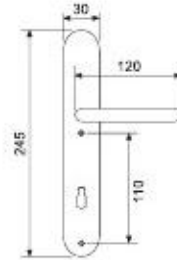

Handle with rpl
Maner cu rozeta plastic

Weight	gr. 450
Each box	1 set
Each carton	6 set
Greutate	gr. 450
Cutie	1 gam
Bax	6 gam

inox sat

25164P

Handle with plate
Maner cu placa

Weight	gr. 550
Each box	1 set
Each carton	25 set
Greutate	gr. 550
Cutie	1 garn
Bax	25 garn