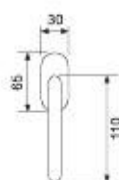

Tilt and turn handle
DK

Weight	gr. 270
Each box	4 pcs
Each carton	24 pcs
Greutate	gr. 270
Cutie	4 buc
Bax	24 buc

31028DK - ons