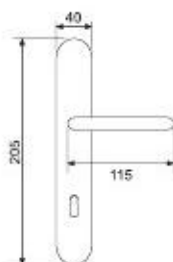

25139R06

Handle with oval rosette
Maner cu rozeta ovala

Weight	gr. 356
Each carton	20 set
Greutate	gr. 356
Bax	20 garn

Venera

■ 22063R04 - anodizat bronzat

Handle with rpl
Maner cu rozeta plastic

Weight	gr. 220
Each box	2 set
Each carton	12 set
Greutate	gr. 220
Cutie	2 garn
Bax	12 garn