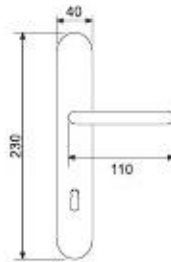

31089DK - ocs

Brass Line

Seria Alama

Carina

21066R04 - ocs

Handle with rpl
Maner cu rozeta plastic

Weight	gr. 600
Each box	1 set
Each carton	6 set
Greutate	gr. 600
Cutie	1 gam
Bax	6 gam

Handle with plate
Maner cu placa

21050P - osv

Tilt and turn handle
DK

Weight	gr. 340
Each box	4 pcs
Each carton	24 pcs
Greutate	gr. 340
Cutie	4 buc
Bax	24 buc

31050DK - osv

Wing

21023R04 - olv

Handle with rpl
Maner cu rozeta plastic

Weight	gr. 540
Each box	2 set
Each carton	12 set
Greutate	gr. 540
Cutie	2 gam
Bax	12 gam

Handle with plate
Maner cu placa

Weight	gr. 690
Each box	1 set
Each carton	12 set
Greutate	gr. 690
Cutie	1 gam
Bax	12 gam

21023P - olv

Tilt and turn handle
DK

Weight	gr. 250
Each box	4 pcs
Each carton	24 pcs
Greutate	gr. 250
Cutie	4 buc
Bax	24 buc