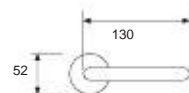

inox sat

Novanta

24071R05 - inox sat

Handle with rpl
Maner cu rozeta plastic

Weight	gr. 430
Each box	1 set
Each carton	6 set
Greutate	gr. 430
Cutie	1 gam
Bax	6 gam

inox sat

U

24073R05 - inox sat