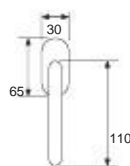

Tilt and turn handle
DK

Weight	gr. 310
Each box	4 set
Each carton	24 set
Greutate	gr. 310
Cutie	4 gam
Bax	24 gam

31078DK - olv