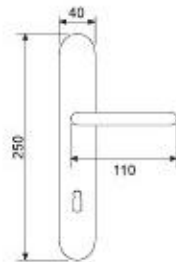

Each box 1 set

Each carton 50 set

Greutate gr. 570

Cutie 1 garn

Bax 50 garn

Simona

21046P - obv

Handle with plate
Maner cu placa