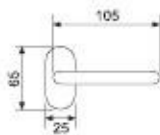

Half handle on oval rose
Oliver

Weight	gr. 120
Each box	10 set
Each carton	60 set
Greutate	gr. 120
Cutie	10 garn
Bax	60 garn

31038OL - osv/olv