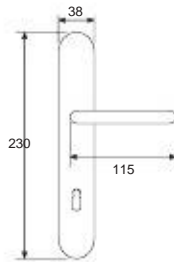

Handle with plate
Maner cu placa

Weight	gr. 841
Each box	1 set
Each carton	12 set
Greutate	gr. 841
Cutie	1 gam
Bax	12 gam