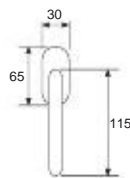

Tilt and turn handle
DK

Weight	gr. 303
Each box	4 set
Each carton	24 set
Greutate	gr. 303
Cutie	4 gam
Bax	24 gam