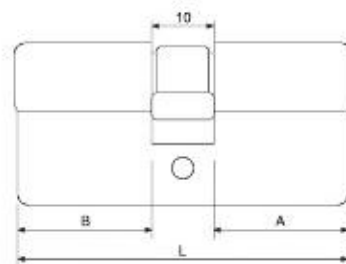

mecanism dk

brass-01
alama-01

nikel-02
nichel-02

European profile cylinders

Cilindru profil european

Cylinders of the table are supplied:

- . brass
- . 3 keys
- . universal cam 0°
- . fixing screw M 5x50

Cilindri sunt dotati cu: