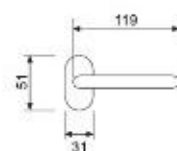

25139R06

Handle with oval rosette
Maner cu rozeta ovala

Weight	gr. 356
Each carton	20 set
Greutate	gr. 356
Bax	20 garn

Venera

■ 22063R04 - anodizat bronzat

Handle with rpl
Maner cu rozeta plastic

Weight	gr. 220
Each box	2 set
Each carton	12 set
Greutate	gr. 220
Cutie	2 garn
Bax	12 garn