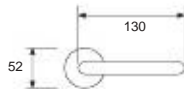

Handle with rpl
Maner cu rozeta plastic

Weight	gr. 800
Each box	1 set
Each carton	6 set
Greutate	gr. 800
Cutie	1 gam
Bax	6 gam