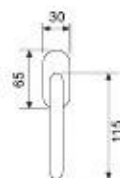

Tilt and turn handle
DK

Weight	gr. 290
Each box	4 pcs
Each carton	24 pcs
Greutate	gr. 290
Cutie	4 buc
Bax	24 buc

31024DK - olv