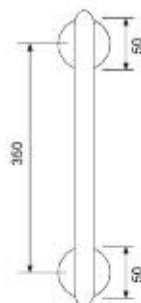

chrome

34502T

Weight gr. 1455
Each box 1 set
Each carton 10 set

Greutate gr. 1455
Cutie 1 garn
Bax 10 garn

34503T

Weight gr. 1543
Greutate gr. 1543

34505T

Weight gr. 1297
Greutate gr. 1297