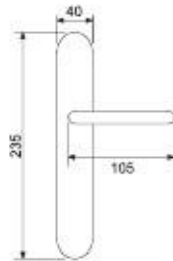

31032DK - olv

Clarissa

21038R04 - osv/olv

Handle with rpl
Maner cu rozeta plastic

Weight	gr. 340
Each box	2 set
Each carton	12 set
Greutate	gr. 340
Cutie	2 garn
Bax	12 garn

Handle with plate
Maner cu placa