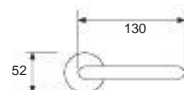

Handle with rpl
Maner cu rozeta plastic

Weight	gr. 810
Each box	1 set
Each carton	6 set
Greutate	gr. 810
Cutie	1 gam
Bax	6 gam