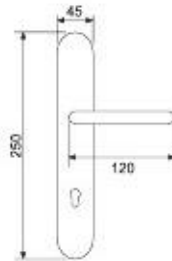

31058DK - ogr

Granada

21018R03 - olv

Handle with rcv
Maner cu rozeta filetata

Weight	gr. 730
Each box	2 set
Each carton	12 set
Greutate	gr. 730
Cutie	2 garn
Bax	12 garn

Handle with plate
Maner cu placa

Weight	gr. 1000
Each box	1 set
Each carton	12 set
Greutate	gr. 1000
Cutie	1 garn
Bax	12 garn

21018P - olv

Tilt and turn handle
DK

Weight	gr. 380
Each box	4 pcs
Each carton	12 pcs
Greutate	gr. 380
Cutie	4 buc
Bax	12 buc

31018DK - olv

Gaya

21022R03 - olv

Handle with rcv
Maner cu rozeta filetata

Weight	gr. 770
Each box	2 set
Each carton	12 set
Greutate	gr. 770
Cutie	2 garn
Bax	12 garn