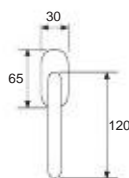

Tilt and turn handle
DK

Weight	gr. 282
Each box	4 set
Each carton	24 set
Greutate	gr. 282
Cutie	4 gam
Bax	24 gam

31089DK - ocs