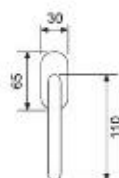

Tilt and turn handle
DK

Weight	gr. 250
Each box	4 pcs
Each carton	24 pcs
Greutate	gr. 250
Cutie	4 buc
Bax	24 buc

31057DK - olv