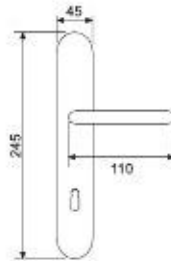

21030P - olv

Tilt and turn handle
DK

Weight	gr. 220
Each box	4 pcs
Each carton	24 pcs
Greutate	gr. 220
Cutie	4 buc
Bax	24 buc

31030DK - olv

Madrid

21032R04 - olv

Handle with rpl
Maner cu rozeta plastic

Weight	gr. 560
Each box	2 set
Each carton	12 set
Greutate	gr. 560
Cutie	2 garn
Bax	12 garn