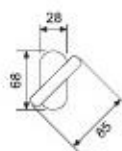

32063OL - anodizat bronzat

Half handle on oval rose
Oliver

Weight	gr. 100
Each box	8 pcs
Each carton	24 pcs
Greutate	gr. 100
Cutie	8 buc
Bax	24 buc