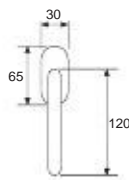

Tilt and turn handle
DK

Weight	gr. 340
Each box	4 set
Each carton	24 set
Greutate	gr. 340
Cutie	4 gam
Bax	24 gam

31088DK - ogr