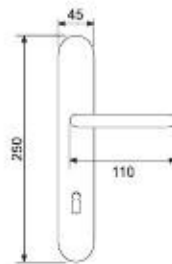

31089DK - ocs

Brass Line

Seria Alama

Carina

21066R04 - ocs

Handle with rpl
Maner cu rozeta plastic

Weight	gr. 600
Each box	1 set
Each carton	6 set
Greutate	gr. 600
Cutie	1 gam
Bax	6 gam

Handle with plate
Maner cu placa

31024OL - olv

Tilt and turn handle
DK

Weight	gr. 290
Each box	4 pcs
Each carton	24 pcs
Greutate	gr. 290
Cutie	4 buc
Bax	24 buc

31024DK - olv

Venus

21034R04 - ogr

Handle with rpl
Maner cu rozeta plastic

Weight	gr. 540
Each box	2 set
Each carton	12 set
Greutate	gr. 540
Cutie	2 garn
Bax	12 garn