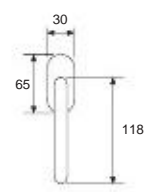

Handle with plate
Maner cu rozeta plastic

Weight	gr. 290
Each box	1 set
Each carton	12 set
Greutate	gr. 290
Cutie	1 gam
Bax	12 gam

22088P - anodizat argintiu

Tilt and turn handle
DK

Weight	gr. 160
Each box	4 set
Each carton	24 set
Greutate	gr. 160
Cutie	4 gam
Bax	24 gam