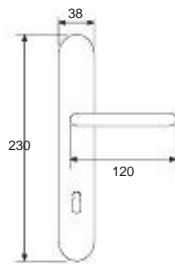

31072DK - oc/ocs

Brass Line

Seria Alama

Ninfea

21089R04 - ocs

Handle with rev
Maner cu rozeta filetata

Weight	gr. 500
Each box	1 set
Each carton	6 set
Greutate	gr. 500
Cutie	1 gam
Bax	6 gam

Handle with plate
Maner cu placa