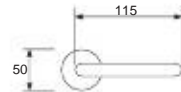

31089DK - ocs

Brass Line

Seria Alama

Carina

21066R04 - ocs

Handle with rpl
Maner cu rozeta plastic

Weight	gr. 600
Each box	1 set
Each carton	6 set
Greutate	gr. 600
Cutie	1 gam
Bax	6 gam

Handle with plate
Maner cu placa