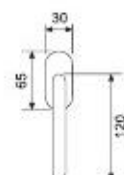

Tilt and turn handle
DK

Weight	gr. 320
Each box	4 pcs
Each carton	24 pcs
Greutate	gr. 320
Cutie	4 buc
Bax	24 buc

31022DK - olv