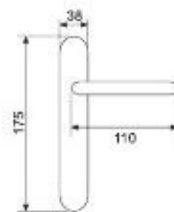

31034DK - ogr

Viennetta

21026R04 - olv

Handle with rpl
Maner cu rozeta plastic

Weight	gr. 510
Each box	2 set
Each carton	12 set
Greutate	gr. 510
Cutie	2 garn
Bax	12 garn

Handle with plate
Maner cu placa

Weight	gr. 680
Each box	1 set
Each carton	12 set
Greutate	gr. 680
Cutie	1 garn
Bax	12 garn

21026P - olv

Handle with small plate
Maner cu placa scurta

Weight	gr. 490
Each box	1 pcs
Each carton	12 pcs
Greutate	gr. 490
Cutie	1 buc
Bax	12 buc

21027P - olv

Tilt and turn handle
DK

Weight	gr. 290
Each box	4 pcs
Each carton	24 pcs
Greutate	gr. 290
Cutie	4 buc
Bax	24 buc