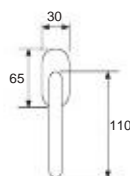

Tilt and turn handle
DK

Weight	gr. 250
Each box	4 set
Each carton	24 set
Greutate	gr. 250
Cutie	4 garn
Bax	24 garn

31069DK - ocs