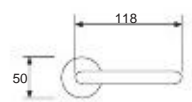

Handle with plate
Maner cu rozeta plastic

Weight	gr. 290
Each box	1 set
Each carton	12 set
Greutate	gr. 290
Cutie	1 gam
Bax	12 gam

22088P - anodizat argintiu

Tilt and turn handle
DK

Weight	gr. 160
Each box	4 set
Each carton	24 set
Greutate	gr. 160
Cutie	4 gam
Bax	24 gam