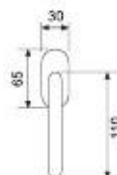

Tilt and turn handle
DK

Weight	gr. 250
Each box	4 pcs
Each carton	24 pcs
Greutate	gr. 250
Cutie	4 buc
Bax	24 buc

31034DK - ogr