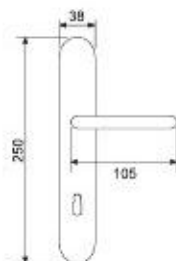

Weight gr. 682

Each box 2 set

Each carton 24 set

Greutate gr. 682

Cutie 2 garn

Bax 24 garn

Lyuba

21048P - obv