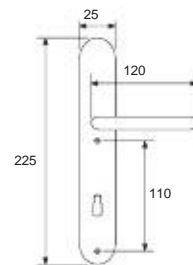

Handle with plate
Maner cu placa

Weight	gr. 350
Each box	1 set
Each carton	25 set
Greutate	gr. 350
Cutie	1 garn
Bax	25 garn

35019DK