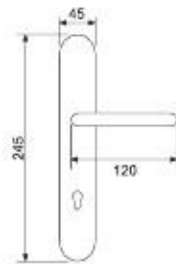

Brass Line

Seria Alama

Iseo

21004R03 - ocs-oc

Handle with rcv

Maner cu rozeta filetata

Weight gr. 900

Each box 1 set

21077P - olv

Handle with small plate
Maner cu placa scurta

Weight	gr. 650
Each box	1 set
Each carton	12 set
Greutate	gr. 650
Cutie	1 gam
Bax	12 gam

21078P - olv

Tilt and turn handle
DK

Weight	gr. 310
Each box	4 set
Each carton	24 set
Greutate	gr. 310
Cutie	4 gam
Bax	24 gam

31078DK - olv

Atena

21016R03 - ocs

Handle with rcv
Maner cu rozeta filetata

Weight	gr. 750
Each box	2 set
Each carton	12 set
Greutate	gr. 750
Cutie	2 garn
Bax	12 garn

Handle with plate
Maner cu placa

Weight	gr. 900
Each box	1 set
Each carton	12 set
Greutate	gr. 900
Cutie	1 garn
Bax	12 garn

21016P - ocs

Tilt and turn handle
DK

Weight	gr. 320
Each box	4 pcs
Each carton	24 pcs
Greutate	gr. 320
Cutie	4 buc
Bax	24 buc

31016DK - ocs

Giulia

21069R04 - ocs

Handle with rpl
Maner cu rozeta plastic

Weight	gr. 500
Each box	2 set
Each carton	12 set
Greutate	gr. 500
Cutie	2 garn
Bax	12 garn