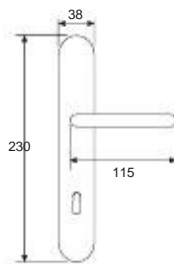

Handle with plate
Maner cu placa

Weight	gr. 789
Each box	1 set
Each carton	12 set
Greutate	gr. 789
Cutie	1 garn
Bax	12 garn

21075P - oc/ocs

Tilt and turn handle
DK

Weight	gr. 277
Each box	4 set
Each carton	24 set
Greutate	gr. 277
Cutie	4 garn
Bax	24 garn

Handle with plate
Maner cu placa

Weight	gr. 800
Each box	1 set
Each carton	12 set
Greutate	gr. 800
Cutie	1 gam
Bax	12 gam

21072P - oc/ocs

Tilt and turn handle
DK

Weight	gr. 300
Each box	4 set
Each carton	24 set
Greutate	gr. 300
Cutie	4 gam
Bax	24 gam

31072DK - oc/ocs

Brass Line

Seria Alama

Ninfea

21089R04 - ocs

Handle with rev
Maner cu rozeta filetata

Weight	gr. 500
Each box	1 set
Each carton	6 set
Greutate	gr. 500
Cutie	1 gam
Bax	6 gam

Handle with plate
Maner cu placa