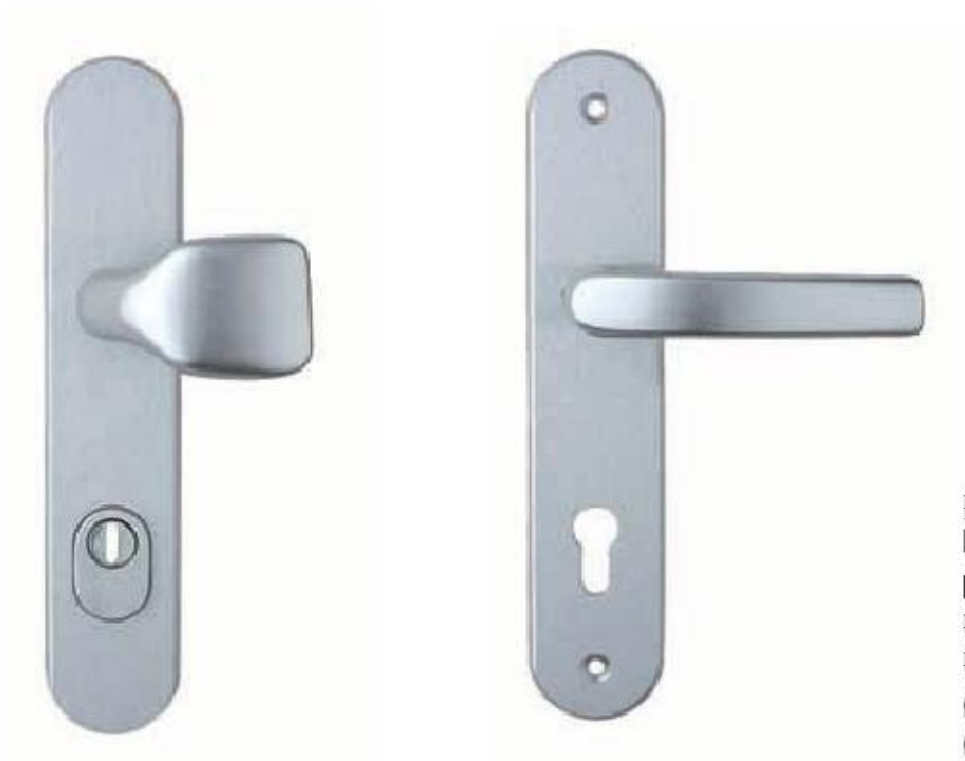

Jolly

22087P/1PS

Handle on plate for entrance doors
Manere cu placa pentru usi de intrare

Weight	gr. 1400
Each box	1 set
Each carton	6 set
Greutate	gr. 1400
Cutie	1 garn
Box	6 garn