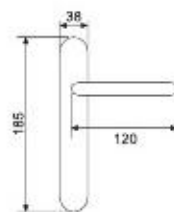

31088DK - ogr

Tolosa

21058R03 - ogr

Handle with rcv
Maner cu rozeta filetata

Weight	gr. 720
Each box	2 set
Each carton	12 set
Greutate	gr. 720
Cutie	2 garn
Bax	12 garn

Handle with plate
Maner cu placa

Weight	gr. 830
Each box	1 set
Each carton	12 set
Greutate	gr. 830
Cutie	1 garn
Bax	12 garn

21058P - ogr

Handle with small plate
Maner cu placa scurta

Weight	gr. 750
Each box	1 set
Each carton	12 set
Greutate	gr. 750
Cutie	1 garn
Bax	12 garn

21059P - ogr

Tilt and turn handle
DK

Weight	gr. 340
Each box	4 pcs
Each carton	24 pcs
Greutate	gr. 340
Cutie	4 buc
Bax	24 buc