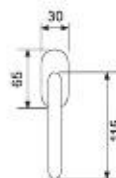

Tilt and turn handle
DK

Weight	gr. 280
Each box	4 pcs
Each carton	24 pcs
Greutate	gr. 280
Cutie	4 buc
Bax	24 buc

31052DK - ons